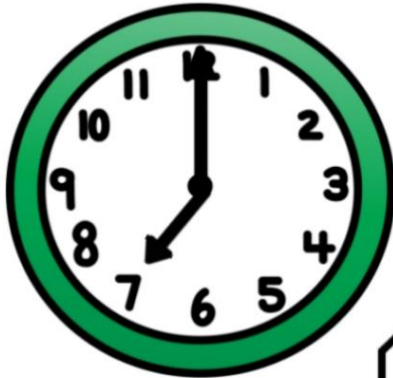

SAATLER BULMACA

1 : 00

2 : 00

3 : 00

4 : 00

SAATLER BULMACA

5 : 00

6 : 00

7 : 00

8 : 00

SAATLER BULMACA

9:00

An analog clock with a purple border. The hour hand points to 9 and the minute hand points to 12.

10:00

An analog clock with a red border. The hour hand points to 10 and the minute hand points to 12.

11:00

An analog clock with a yellow border. The hour hand points to 11 and the minute hand points to 12.

12:00

An analog clock with a blue border. Both the hour and minute hands point to 12.