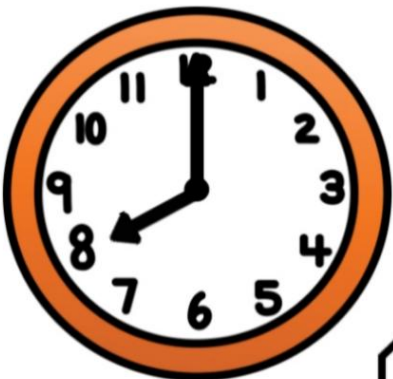

SAATLER BULMACA

1 : 00

2 : 00

3 : 00

4 : 00

SAATLER BULMACA

5 : 00

6 : 00

7 : 00

8 : 00

SAATLER BULMACA

9:00

An analog clock with a purple border. The hour hand points to 9 and the minute hand points to 12.

10:00

An analog clock with a red border. The hour hand points to 10 and the minute hand points to 12.

11:00

An analog clock with a yellow border. The hour hand points to 11 and the minute hand points to 12.

12:00

An analog clock with a blue border. Both the hour and minute hands point to 12.