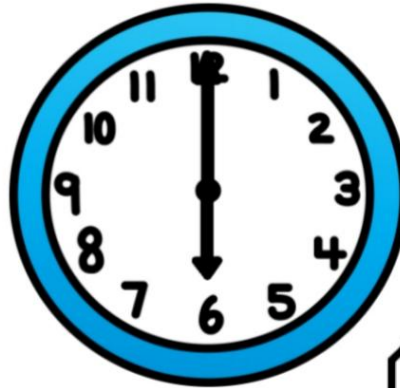

SAATLER BULMACA

1 : 00

2 : 00

3 : 00

4 : 00

SAATLER BULMACA

5 : 00

6 : 00

7 : 00

8 : 00

SAATLER BULMACA

9:00

An analog clock with a purple border. The hour hand points to 9 and the minute hand points to 12.

10:00

An analog clock with a red border. The hour hand points to 10 and the minute hand points to 12.

11:00

An analog clock with a yellow border. The hour hand points to 11 and the minute hand points to 12.

12:00

An analog clock with a blue border. Both the hour and minute hands point to 12.