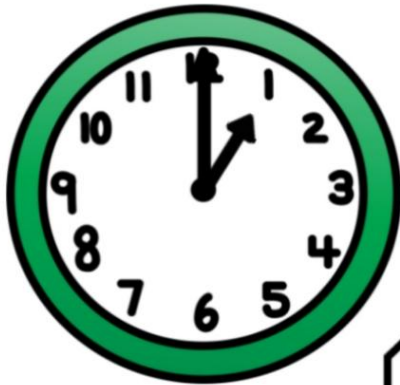

SAATLER BULMACA

1 : 00

2 : 00

3 : 00

4 : 00

SAATLER BULMACA

5 : 00

6 : 00

7 : 00

8 : 00

SAATLER BULMACA

9:00

An analog clock with a purple border. The hour hand points to 9 and the minute hand points to 12.

10:00

An analog clock with a red border. The hour hand points to 10 and the minute hand points to 12.

11:00

An analog clock with a yellow border. The hour hand points to 11 and the minute hand points to 12.

12:00

An analog clock with a blue border. Both the hour and minute hands point to 12.