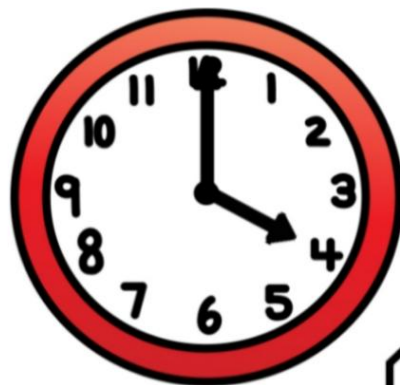

SAATLER BULMACA

1 : 00

2 : 00

3 : 00

4 : 00

SAATLER BULMACA

5 : 00

6 : 00

7 : 00

8 : 00

SAATLER BULMACA

9:00

An analog clock with a purple border. The hour hand points to 9 and the minute hand points to 12.

10:00

An analog clock with a red border. The hour hand points to 10 and the minute hand points to 12.

11:00

An analog clock with a yellow border. The hour hand points to 11 and the minute hand points to 12.

12:00

An analog clock with a blue border. Both the hour and minute hands point to 12.