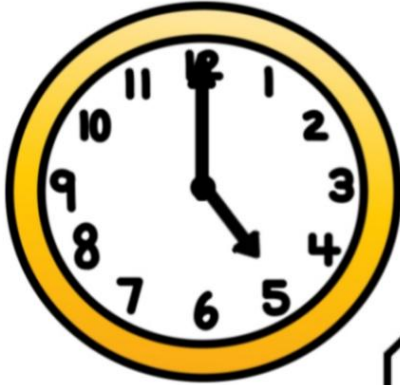

SAATLER BULMACA

1 : 00

2 : 00

3 : 00

4 : 00

SAATLER BULMACA

5 : 00

6 : 00

7 : 00

8 : 00

SAATLER BULMACA

9:00

An analog clock with a purple border. The hour hand points to 9 and the minute hand points to 12.

10:00

An analog clock with a red border. The hour hand points to 10 and the minute hand points to 12.

11:00

An analog clock with a yellow border. The hour hand points to 11 and the minute hand points to 12.

12:00

An analog clock with a blue border. Both the hour and minute hands point to 12.