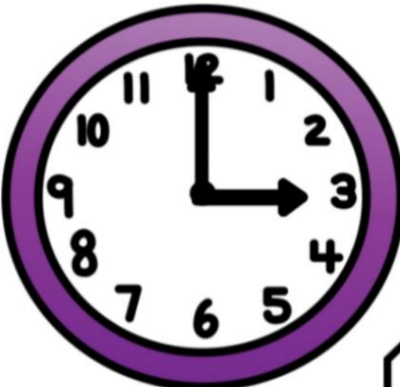

SAATLER BULMACA

1 : 00

2 : 00

3 : 00

4 : 00

SAATLER BULMACA

5 : 00

6 : 00

7 : 00

8 : 00

SAATLER BULMACA

9:00

An analog clock with a purple border. The hour hand points to 9 and the minute hand points to 12.

10:00

An analog clock with a red border. The hour hand points to 10 and the minute hand points to 12.

11:00

An analog clock with a yellow border. The hour hand points to 11 and the minute hand points to 12.

12:00

An analog clock with a blue border. Both the hour and minute hands point to 12.