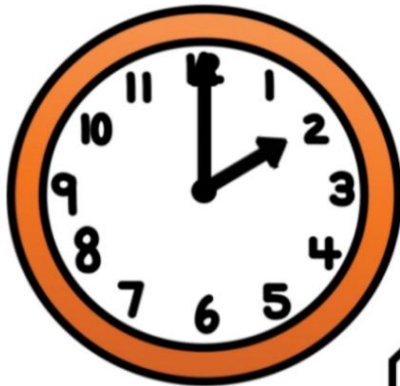

SAATLER BULMACA

1 : 00

2 : 00

3 : 00

4 : 00

SAATLER BULMACA

5 : 00

6 : 00

7 : 00

8 : 00

SAATLER BULMACA

9:00

An analog clock with a purple border. The hour hand points to 9 and the minute hand points to 12.

10:00

An analog clock with a red border. The hour hand points to 10 and the minute hand points to 12.

11:00

An analog clock with a yellow border. The hour hand points to 11 and the minute hand points to 12.

12:00

An analog clock with a blue border. Both the hour and minute hands point to 12.